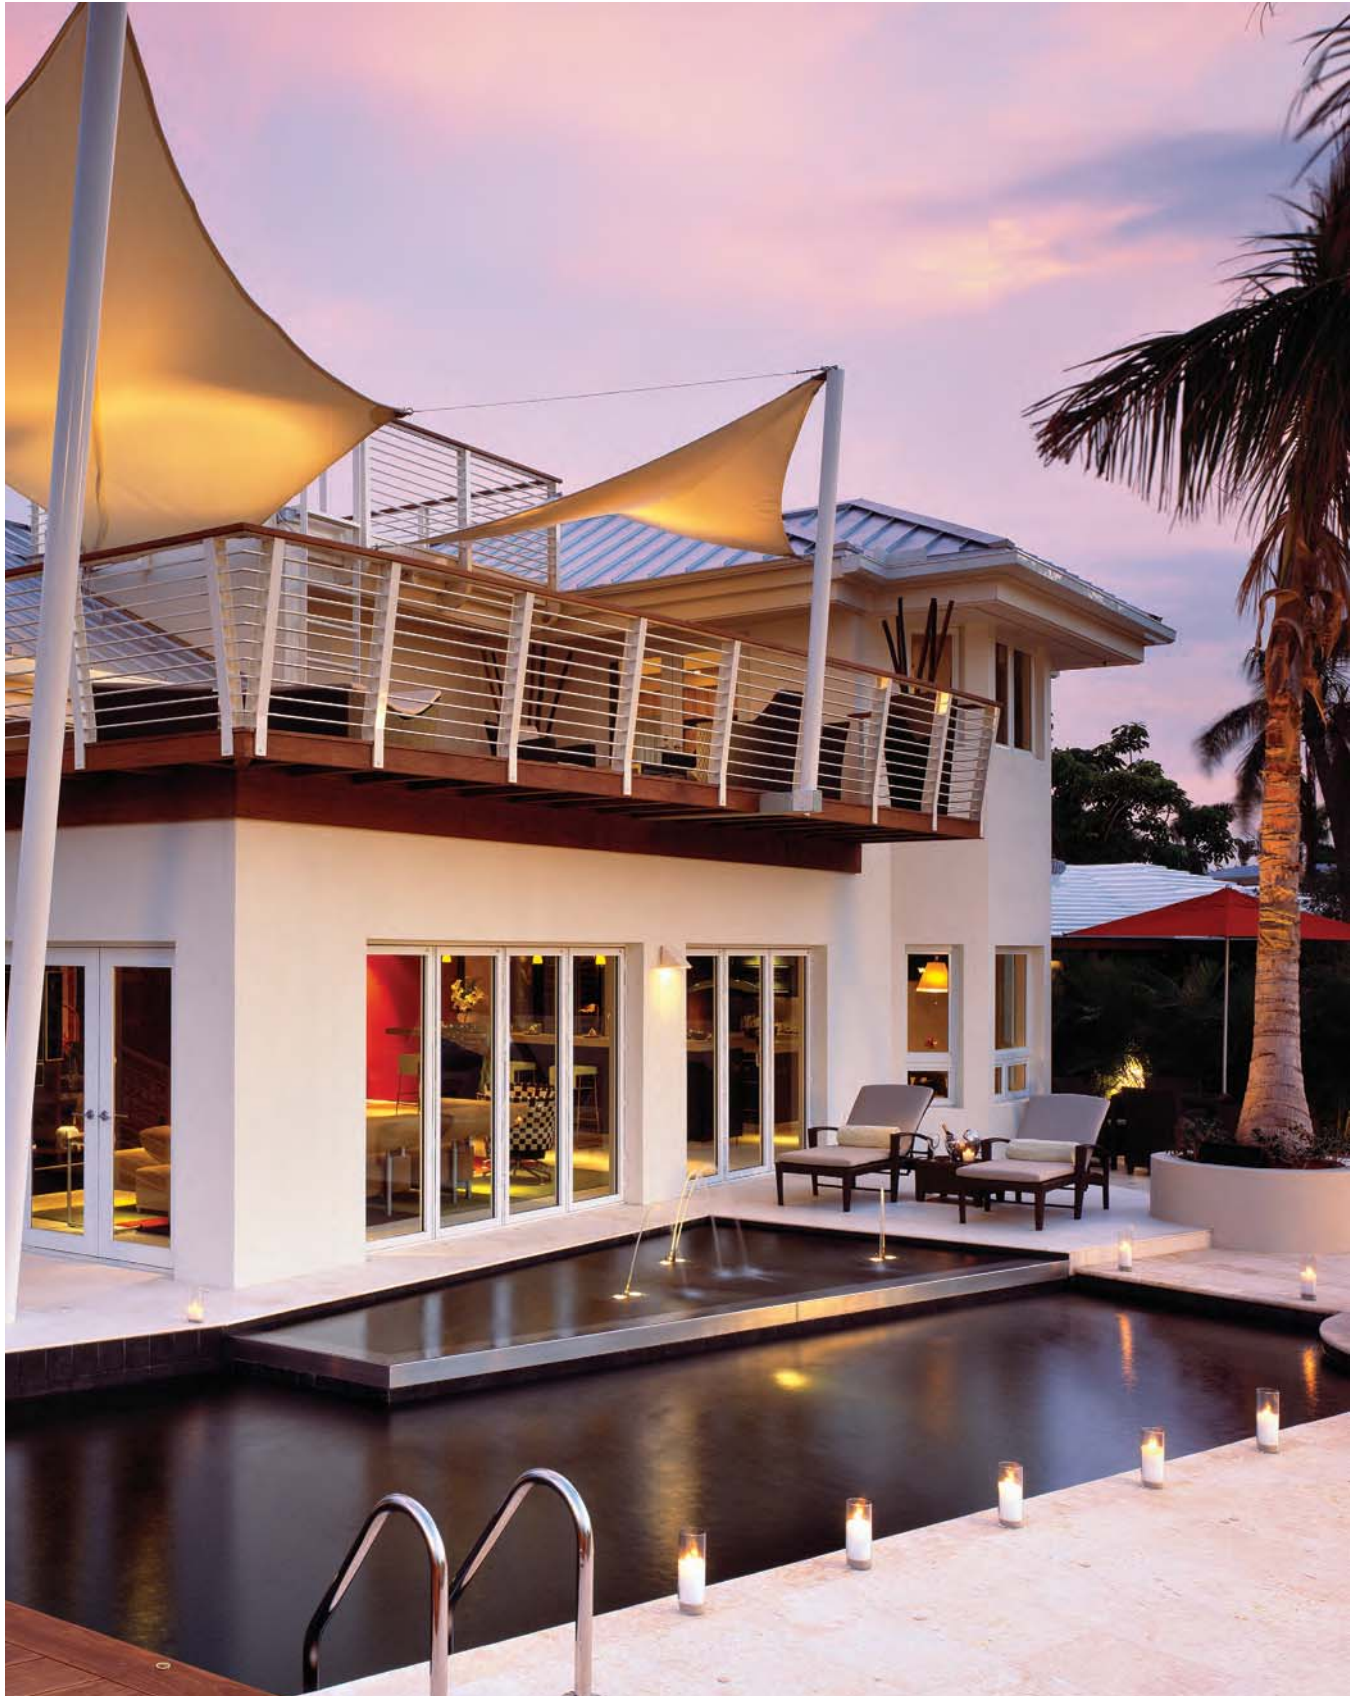

FLORIDA DESIGN

THE MAGAZINE FOR FINE INTERIOR DESIGN & FURNISHINGS

VOL. 16 NO. 4

DECIDEDLY MODERN WITH VISUAL APPEAL

Organic Elements, Rich Colors And Geometric Expressions Anchor This Fort Lauderdale Residence In The 21st Century With The Creation Of A Harmonious Space With A Contemporary Aesthetic

ABOVE AND RIGHT: Removing a high faux tower piece and adding windows modified the unique shape of the entrance tower. In the living area, right, the red faux-leather fireplace wall lends a vertical element that draws the eyes upward to the floating spiral stairway.

COVER: A fountain area complete with variable streams and subtle lighting emanates the soothing sound of trickling water and animates the patio and pool area.

The foyer creates a dramatic pause with the "Morning Glory" floor lamp from Ayala Serfaty's line of organic lamps. "Its movement begins in a vertical motion and fans out at the top"

Inspired by a nautilus seashell, the curved lines of this spiral staircase offer a floating upwards movement.